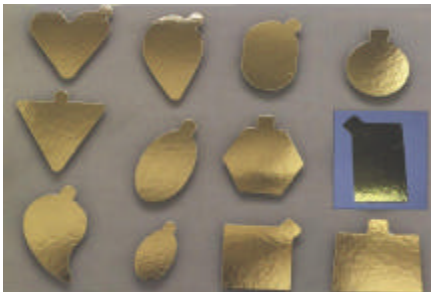

Single Portion with Tab

Single Portion Cake Boards with Tab

The most elegant way to present individual pastries

All boards have greaseproof and moisture-proof polycoated topside

Round Gold with Tab

Item	Size	Pack
K-BDOTABRD4G	1-1/8	250
K-BDOTABRD5G	2-1/8	250
K-BDOTABRD6G	2-3/8	250
K-ITTTABRD7G	2-3/4	400
K-BDOTABRD75G	2-15/16	250
K-BDOTABRD8G	3-1/8	250
K-BDOTABRD9G	3-1/2	250
K-ITTTABRD10G	4	400

Oval Gold with Tab

Item	Size	Pack
K-BDOTABOV46G	1-1/8 x 2-3/8	250
K-BDOTABOV58G	2-1/8 x 3-1/8	250
K-ITTTABOV59G	2-1/8 x 3-3/4	400
K-BDOTABOV69G	2-3/8 x 3-3/4	250
K-BDOTABOV710G	2-3/4 x 4	400

Square Gold with Tab

Item	Size	Pack
K-BDOTABSQ75G	2-15/16 x 2-15/16	250

Small Rectangular Gold with Tab

Item	Size	Pack
K-BDOTABRT59G	2-1/8 x 3-3/4	250
K-ITTTABRT710G	2-3/4 x 4	400

Assorted Gold with Tab

Item	Size	Pack
K-ITTTABHX5G	2-1/2 x 2-1/2	400 Hexagon
K-BDOTABOC8G	3-1/8 x 3-1/8	250 Octagon
K-ITTTABTR911G	3-1/2 x 4-1/4	400 Triangle
K-BDOTABHE610G	2-5/8 x 4-1/8	250 Tear
K-BDOTABHE9G	3-3/4	250 Heart
K-ITTTABHE10G	4	400 Heart