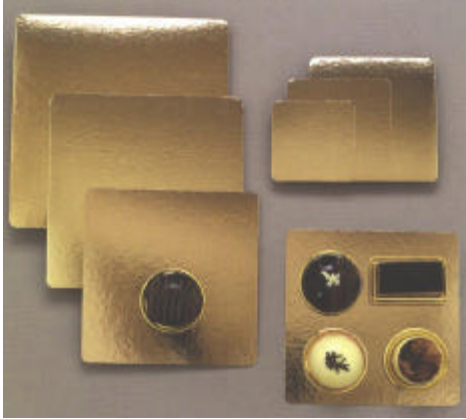

Pepite[®]

Fingerprint-proof topside - unique shiny pattern

Pepite[®] Square with rounded corner

The board thickness is 1.5 mm - 1500? - .060

Item	Size	Pack
K-BDOSQ1111G	4-1/4 x 4-1/4	100
K-BDOSQ1414G	5-1/2 x 5-1/2	100
K-BDOSQ1717G	6-3/4 x 6-3/4	100
K-BDOSQ2020G	7-7/8 x 7-7/8	100
K-BDOSQ2323G	9 x 9	100
K-BDOSQ2626G	10 x 10	100
K-BDOSQ2828G	11 x 11	100
K-BDOSQ2929G	11-3/8 x 11-3/8	100

Pepite[®] Hexagonal

The board thickness is 1.5 mm - 1500? - .060

Item	Size	Pack
K-BDOHX1515G	5-7/8 X 5-7/8	25
K-BDOHX1717G	6-3/4 x 6-3/4	25
K-BDOHX1919G	7-1/2 X 7-1/2	25
K-BDOHX2121G	8-1/4 x 8-1/4	25
K-BDOHX2323G	9 X 9	25
K-BDOHX2727G	10-5/8 x 10-5/8	25