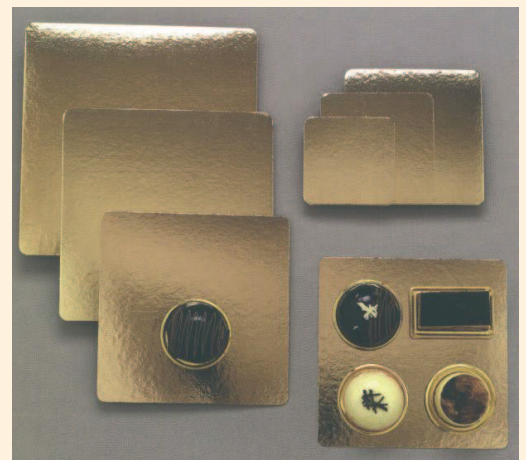

Pepite® Rectangular straight corner

401 SQ65G 11	2-9/16 x 2-9/16	65 x 65	1000
401 RT65G 11	2-9/16 x 1-9/16	65 x 40	1000
401 SQ10G 11	3-1/2 X 3-1/2	89 x 89	500
410 RT120065G	4-3/4 x 2-1/2	200 x 60	100