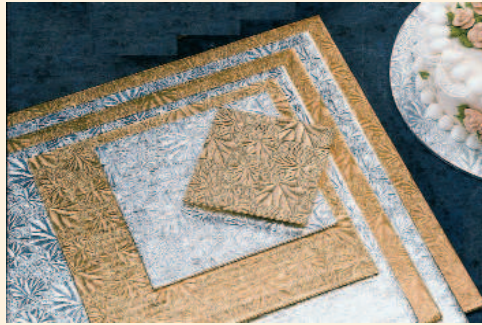

Fold unders Line

Fold unders and Drums

Square

Available in Gold (G), Silver (S) and White (W)

To order your cake board, please add S for silver G for gold or W for white for the color at the end of the item code. Example: you want a square foldunder, 6 inch - 1/4 thick, in gold : 430 SQ14 T6G

Square 1/4 Thick

Item	Size	Pack
430 SQ14 T6	6	12
430 SQ14 T7	7	12
430 SQ14 T8	8	12
430 SQ14 T9	9	12
430 SQ14 T10	10	12
430 SQ14 T12	12	12
430 SQ14 T14	14	12
430 SQ14 T16	16	12
430 SQ14 T18	18	12