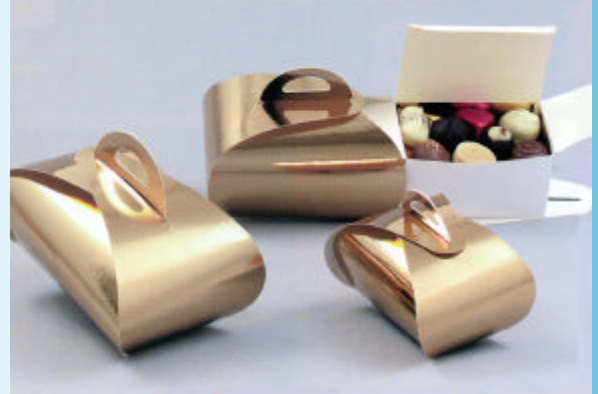

Item		Bottom	Height	Case
TBSUE060604BL	Suede Blue	2-3/8 x 2-3/8	1-3/16	100 Square
TBSUE060604BU	Suede Burgundy	2-3/8 x 2-3/8	1-3/16	100 Square
TBSUE060604GR	Suede Green	2-3/8 x 2-3/8	1-3/16	100 Square

Box Line

Exclusive Q-box Ballotin

The Ballotin line is a Q-box with an insert . Use to package your finest cookies, chocolates, truffles or small items

Ballotin Q-box Gold

Item	Bottom	Height	Case
TBBACOA125G	4-1/8 x 2-3/8	2-3/8	50 Aprox 1/4 Lb, 4.4 oz, 125 g
TBBACOA250G	4-7/8 x 3-1/8	2-3/4	50 Aprox 1/2 Lb, 8-3/4 oz, 250 g
TBBACOA500G	6-1/4 x 3-3/8	2-3/4	50 Aprox 1 Lb, 17-1/2oz, 500 g