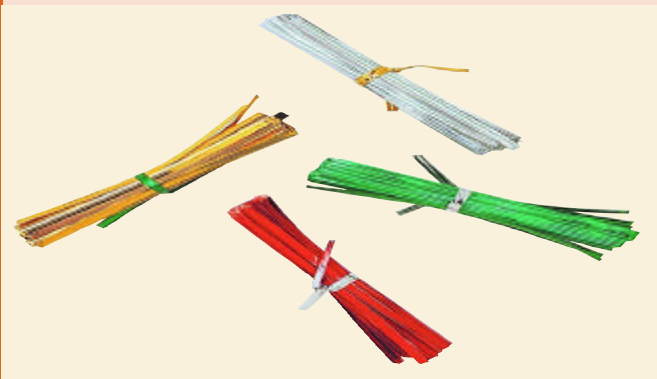

Bags Line

Polypropylene Hard Bottom

Pre-Tied Stretch Loops

Item	Size	Pcs/Case
B-PRIPTL3SL13G	6 Loop 13" Cut	1000 available in gold, silver
B-PRIPTL3SL14G	8 Loop 14" Cut	1000 available in gold, silver
B-PRIPTL3SL18G	10 Loop 18" Cut	1000 all colors
B-PRIPTL3SL25G	16 Loop 25" Cut	1000 available in gold, silver
B-PRIPTL3SL28G	19 Loop 28" Cut	1000 all colors
B-PRIPTL3SL32G	22 Loop 32 Cut	1000 available in gold, silver, red

Cut-Ties

Item	Size	Pcs/Case
B-PRICUTT G	1/8 4	2000 Gold
B-PRICUTT S	1/8 4	2000 Silver
B-PRICUTT R	1/8 4	2000 Red
B-PRICUTT E	1/8 4	2000 Green

Available upon request
A complete catalog with
additional detailed information
on bags and ribbons

Wide Stripes

Available in Gold (G), Blue (L), Silver (S), Green (E), Red (R) and Black (K)

To order your bag, please add your color code at the end of the bagcode. Example: you want a bag 1-3/4 x 1-3/4 x 8-1/2 wide stripes blue B-PRI62WS for the wide stripes, B for the blue color. Complete code is B-PRI62WSB

Clear Bags are available also with
a self-standing soft bottom
Custom printing available

Eldorado

This bag is with a gold stripe on each corner:
An elegant touch with a good view on your products

Item	Size	Pack	Case
B-ELDO2G	1-3/4 x 1-3/4 x 8-1/2	100	1000
B-ELDO4G	2-5/8 x 1-7/8 x 10-1/4	100	1000
B-ELDO6G	3-1/4 x 2 x 12	100	1000